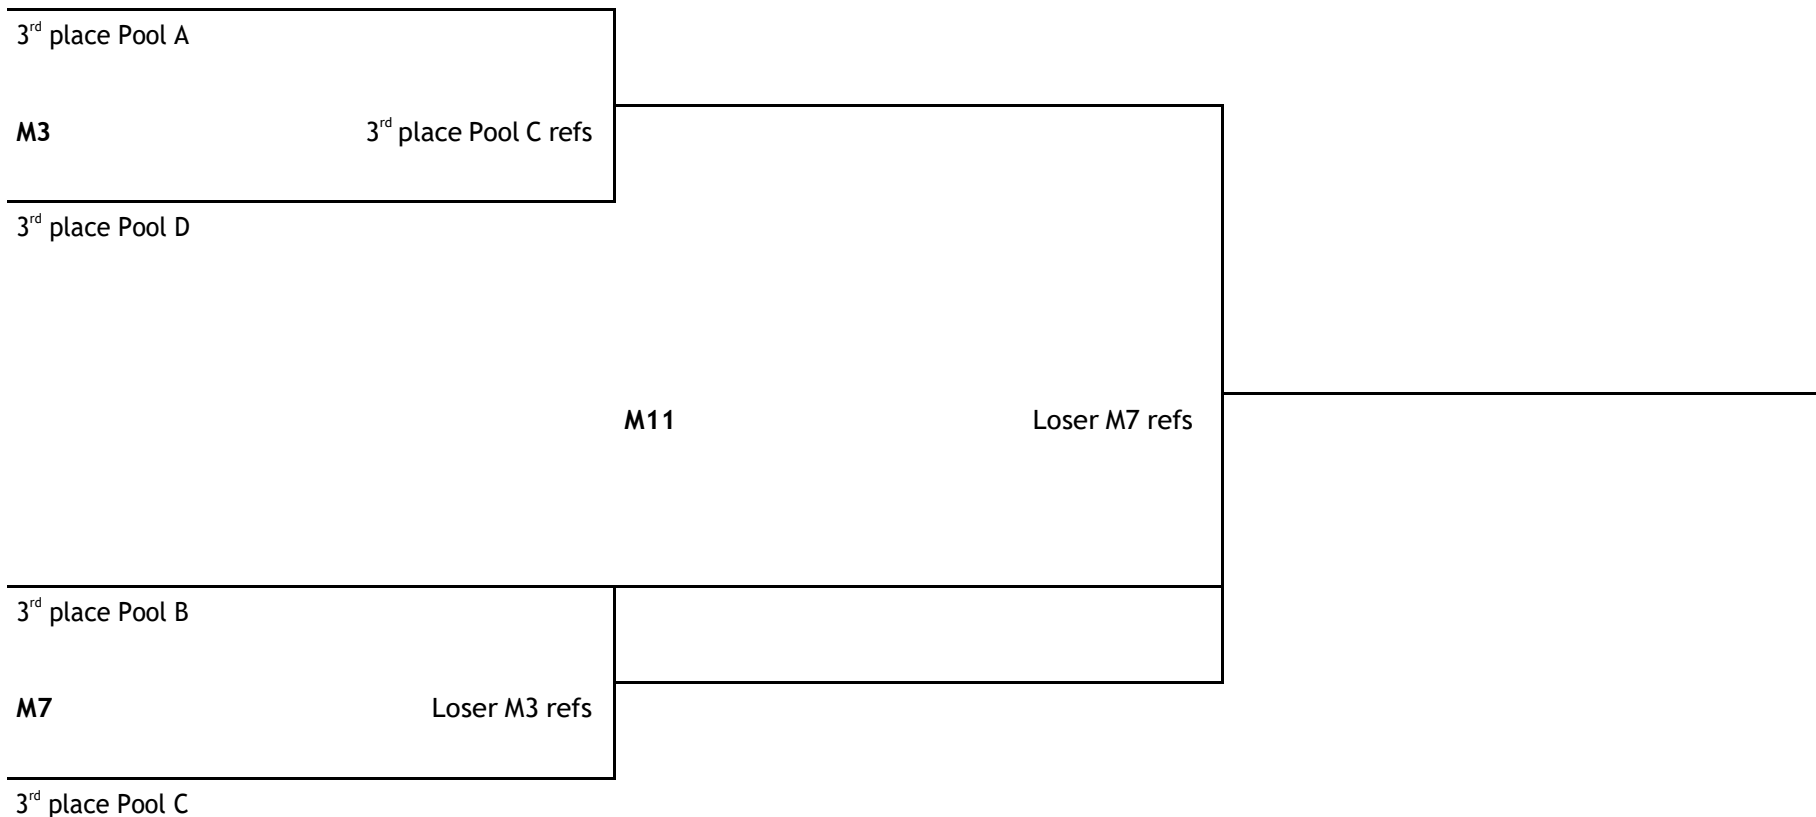

Tournament: _____ Date: _____ Division: _____ Bracket: **SILVER**