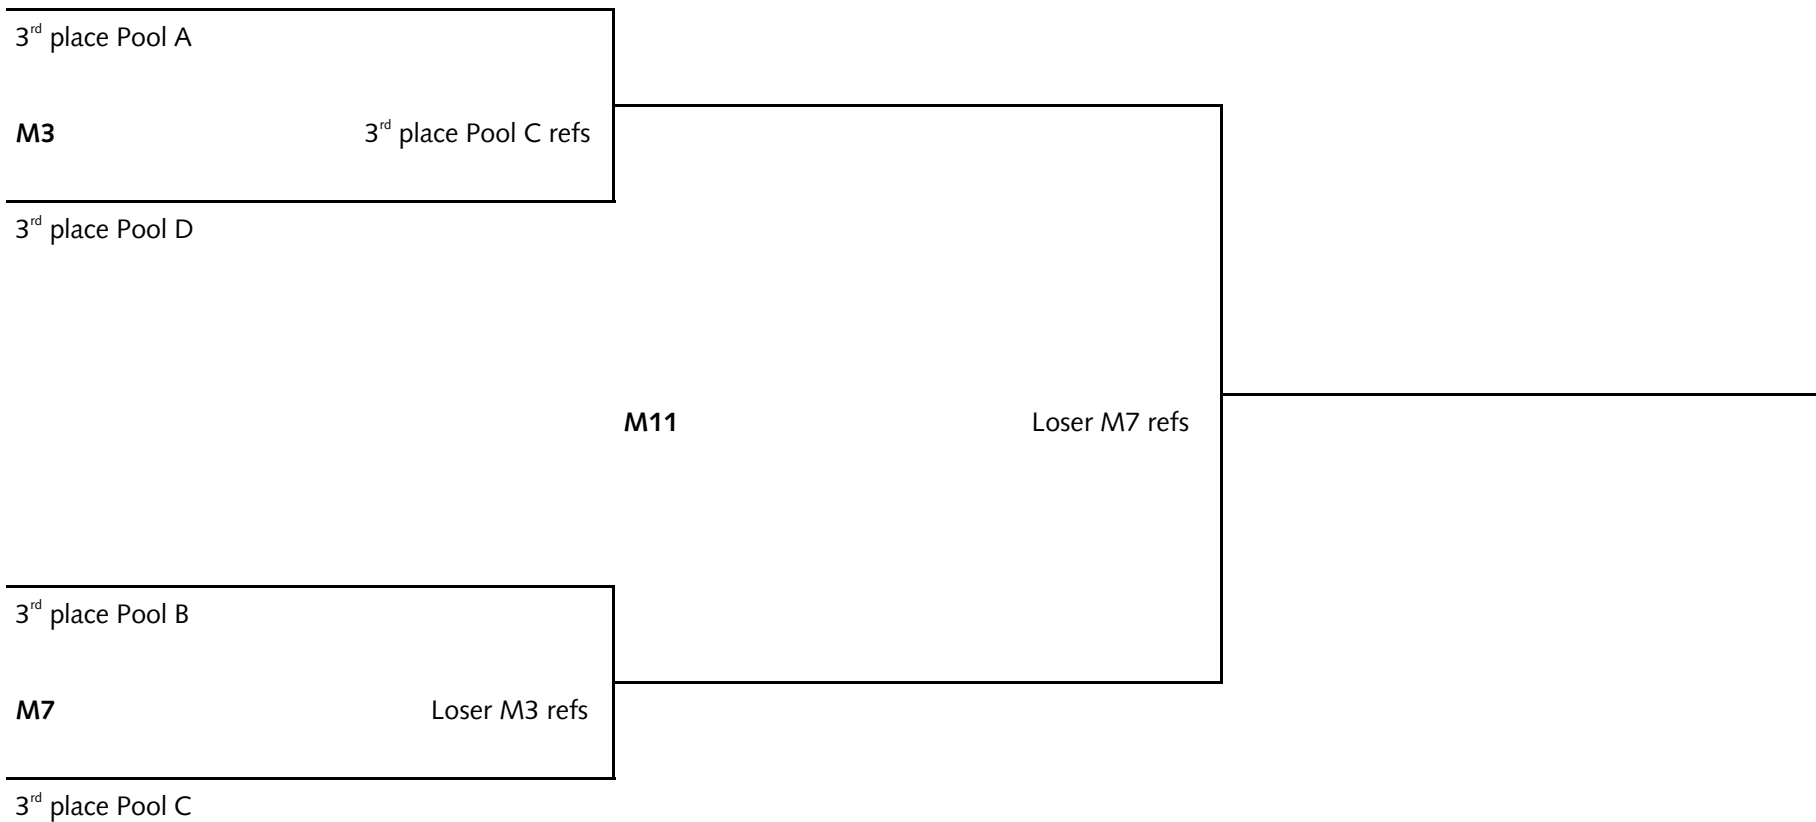

Seeding procedure: Pool A Pool B Pool C Pool D
 Seeds 1, 8, 9, 16 Seeds 2, 7, 10, 15 Seeds 3, 6, 11, 14 Seeds 4, 5, 12, 13

Tie-breaking: Since all teams advance to playoffs, ties will not be decided by playing a set.
 1. If 2 teams from the same pool are tied, their head to head match determines their order of finish.
 2. If 3 teams from the same pool are tied after match and set % and point differential have been calculated, a coin flip will determine their order of finish.

Date: _____

Division: _____

Pool: **D**

Court: _____

Teams (including 11-digit team code)	Matches Won	Matches Lost	Sets Won	Sets Lost	Set %	Points	Finish
1							
2							
3							
4							

Pool D

	Match 1 1 vs. 3 (2 refs)		Match 2 2 vs. 4 (1 refs)		Match 3 1 vs. 4 (3 refs)		Match 4 2 vs. 3 (1 refs)		Match 5 3 vs. 4 (2 refs)		Match 6 1 vs. 2 (4 refs)	
Set 1												
Set 2												
Set 3												

Tournament: _____ Date: _____ Division: _____ Bracket: **GOLD**

Tournament: _____ Date: _____ Division: _____ Bracket: **SILVER**

Tournament: _____ Date: _____ Division: _____ Bracket: **BRONZE**

**OHIO VALLEY
REGION**
Advancing the Sport of Volleyball
www.ovr.org