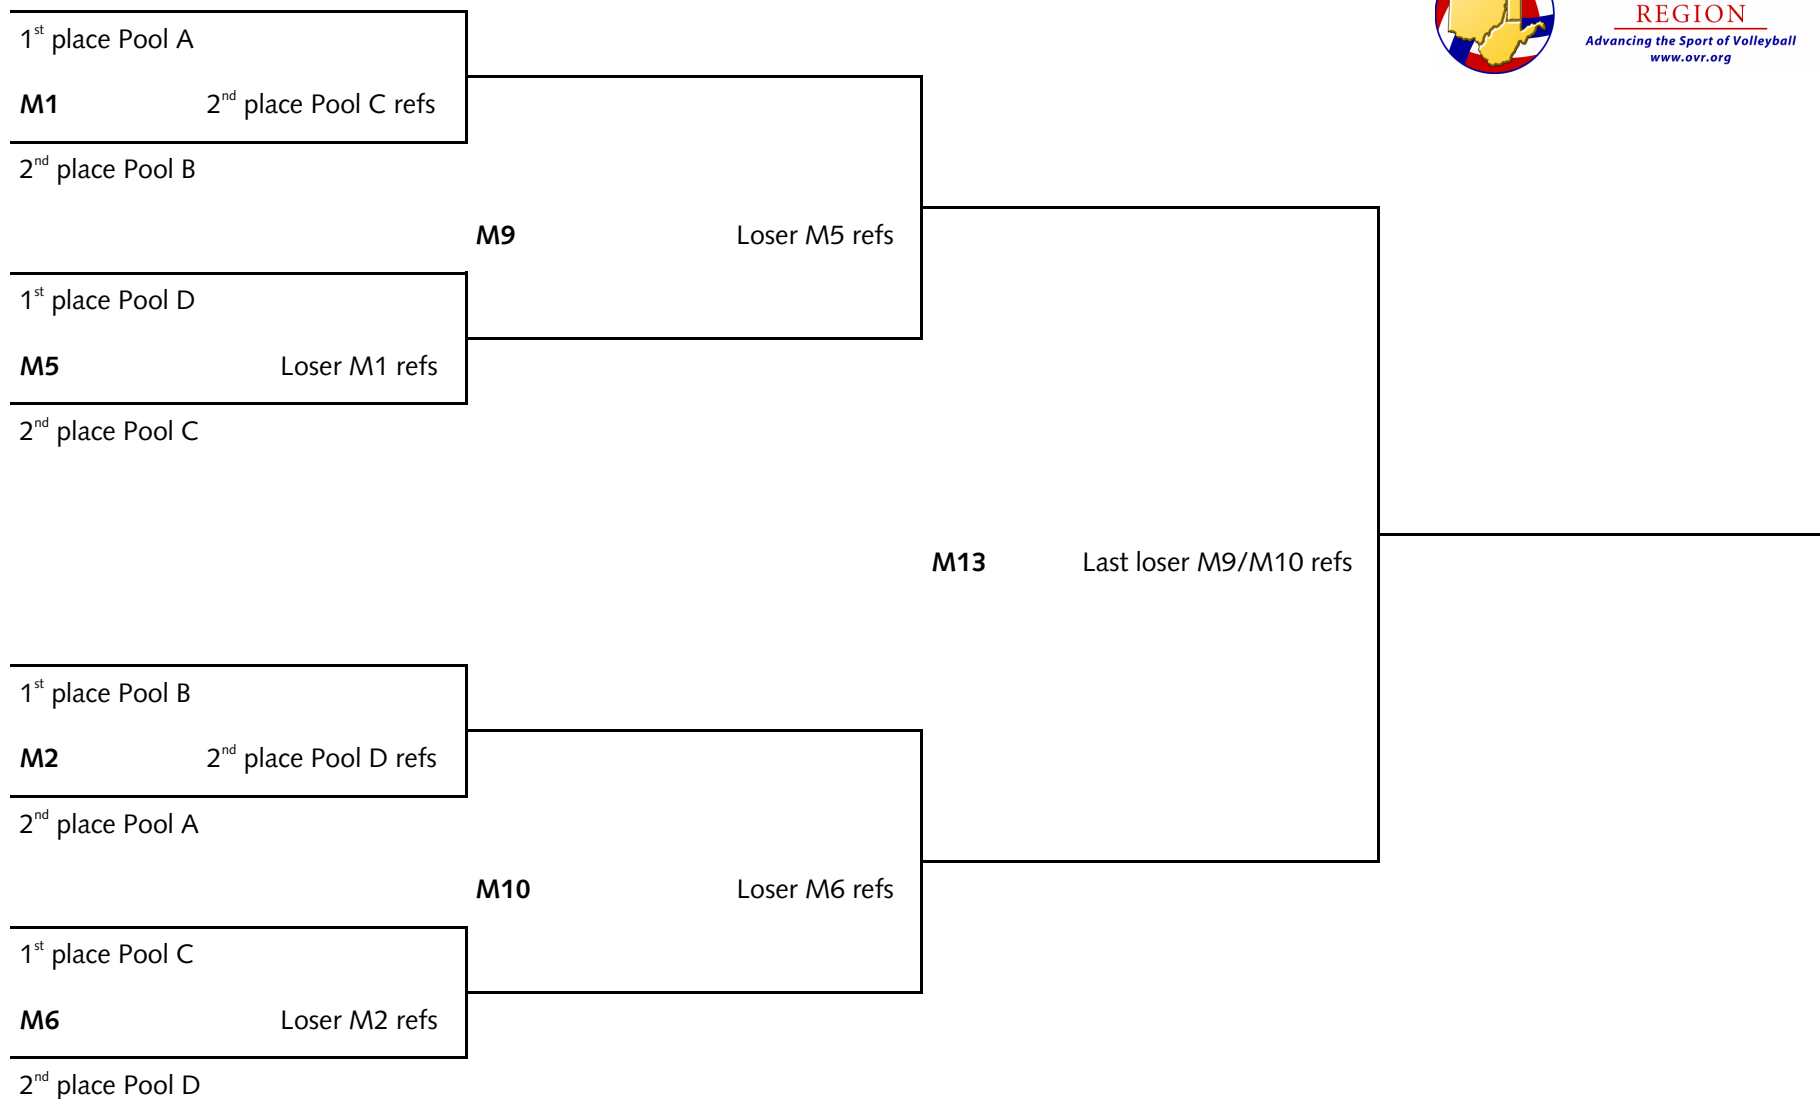

Tournament format: All teams advance. All teams must be ranked within their pools based on match percentage first. For any ties, use the tie-breaking procedure below. All first-place and second-place teams to the Gold playoffs. All third-place teams to the Silver playoffs. All fourth-place teams to the Bronze playoffs. Playoff positions on the tournament brackets will be based on pool finish to avoid teams from the same pool playing each other in the first round.

Seeding procedure: Pool A Pool B Pool C Pool D
 Seeds 1, 8, 9, 16 Seeds 2, 7, 10, 15 Seeds 3, 6, 11, 14 Seeds 4, 5, 12, 13

Tie-breaking: Since all teams advance to playoffs, ties will not be decided by playing a set.
 1. If 2 teams from the same pool are tied, their head to head match determines their order of finish.
 2. If 3 teams from the same pool are tied after match and set % and point differential have been calculated, a coin flip will determine their order of finish.

Date: _____

Division: _____

Pool: **D**

Court: _____

Teams (including 11-digit team code)	Matches Won	Matches Lost	Sets Won	Sets Lost	Set %	Points	Finish
1							
2							
3							
4							

Pool D

	Match 1 1 vs. 3 (2 refs)		Match 2 2 vs. 4 (1 refs)		Match 3 1 vs. 4 (3 refs)		Match 4 2 vs. 3 (1 refs)		Match 5 3 vs. 4 (2 refs)		Match 6 1 vs. 2 (4 refs)	
Set 1												
Set 2												
Set 3												

Tournament: _____ Date: _____ Division: _____ Bracket: **GOLD**

Tournament: _____ Date: _____ Division: _____ Bracket: **SILVER**

Tournament: _____ Date: _____ Division: _____ Bracket: **BRONZE**

**OHIO VALLEY
REGION**
Advancing the Sport of Volleyball
www.ovr.org