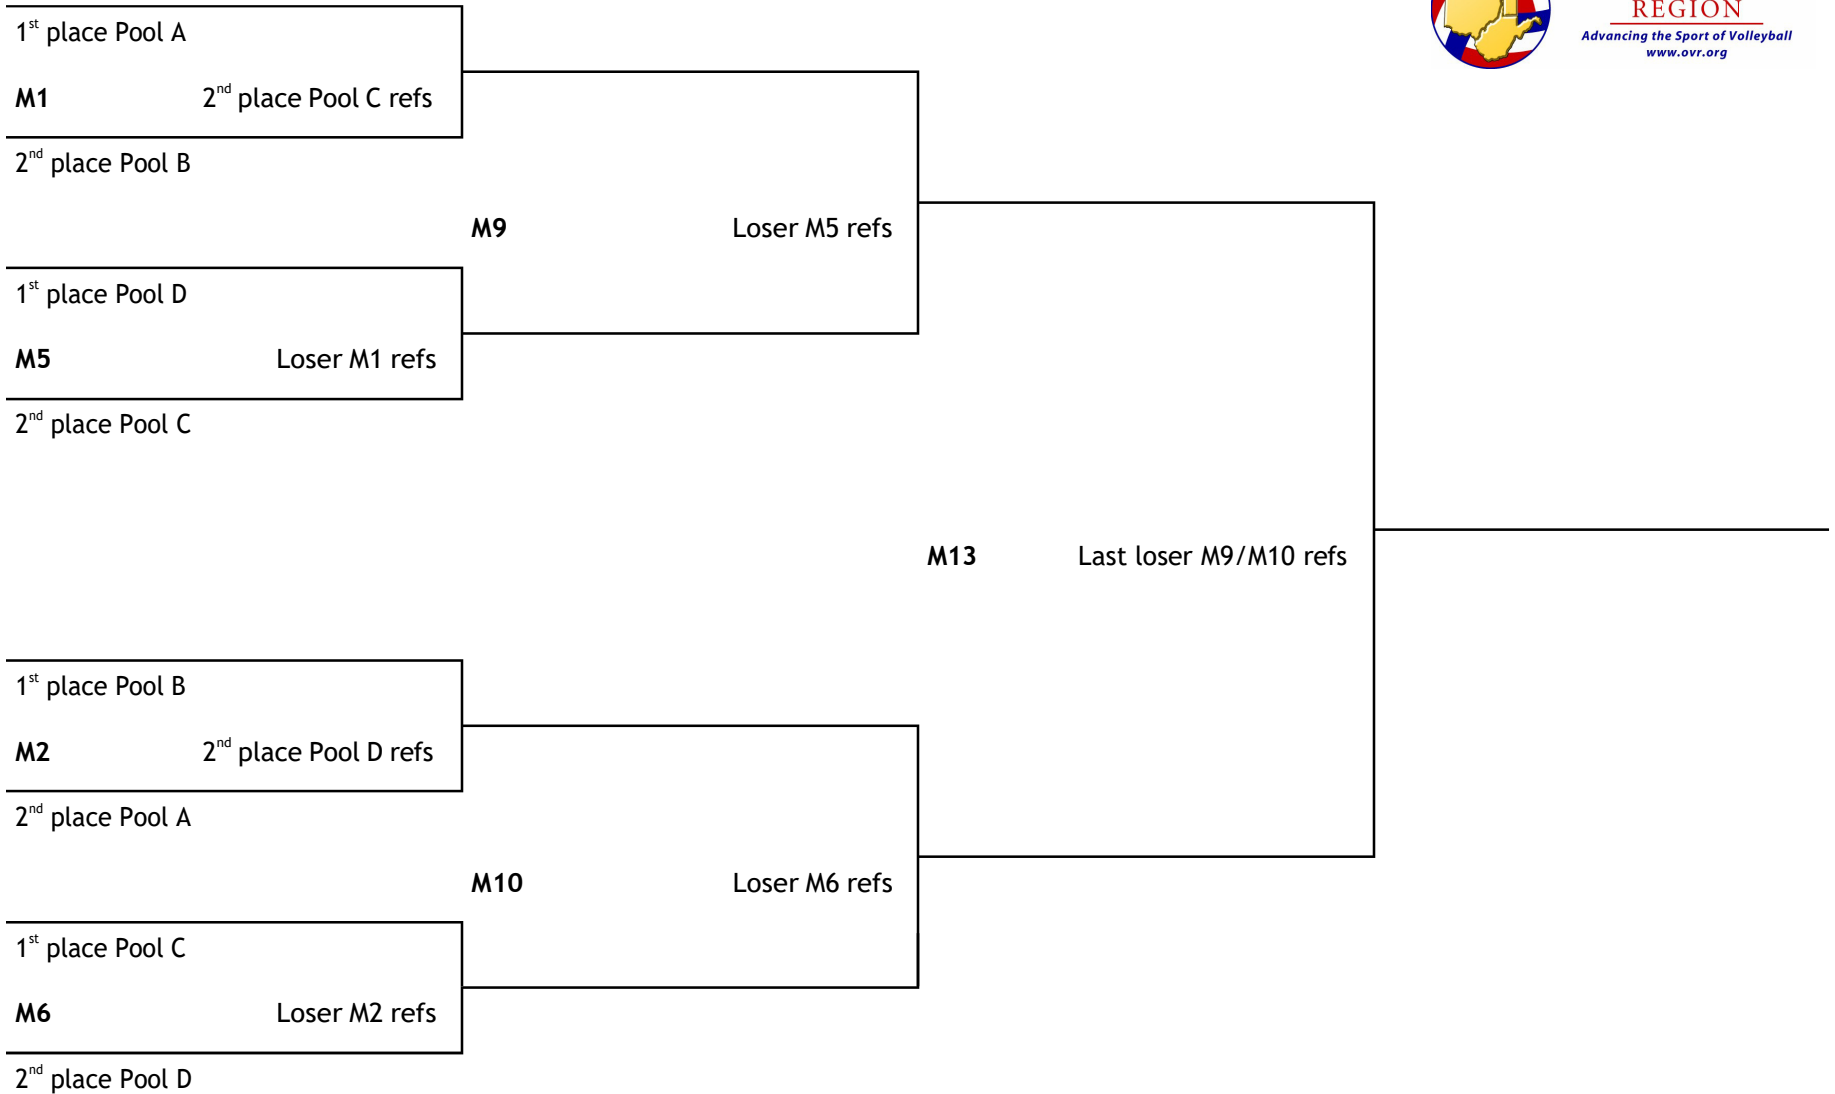

Date: _____

Division: _____

Pool: **D**

Court: _____

Teams (including 11-digit team code)	Matches Won	Matches Lost	Sets Won	Sets Lost	Set %	Points	Finish
1							
2							
3							
4							

Pool D

	Match 1 1 vs. 3 (2 refs)		Match 2 2 vs. 4 (1 refs)		Match 3 1 vs. 4 (3 refs)		Match 4 2 vs. 3 (1 refs)		Match 5 3 vs. 4 (2 refs)		Match 6 1 vs. 2 (4 refs)	
Set 1												
Set 2												
Set 3												

Tournament: _____ Date: _____ Division: _____ Bracket: **GOLD**