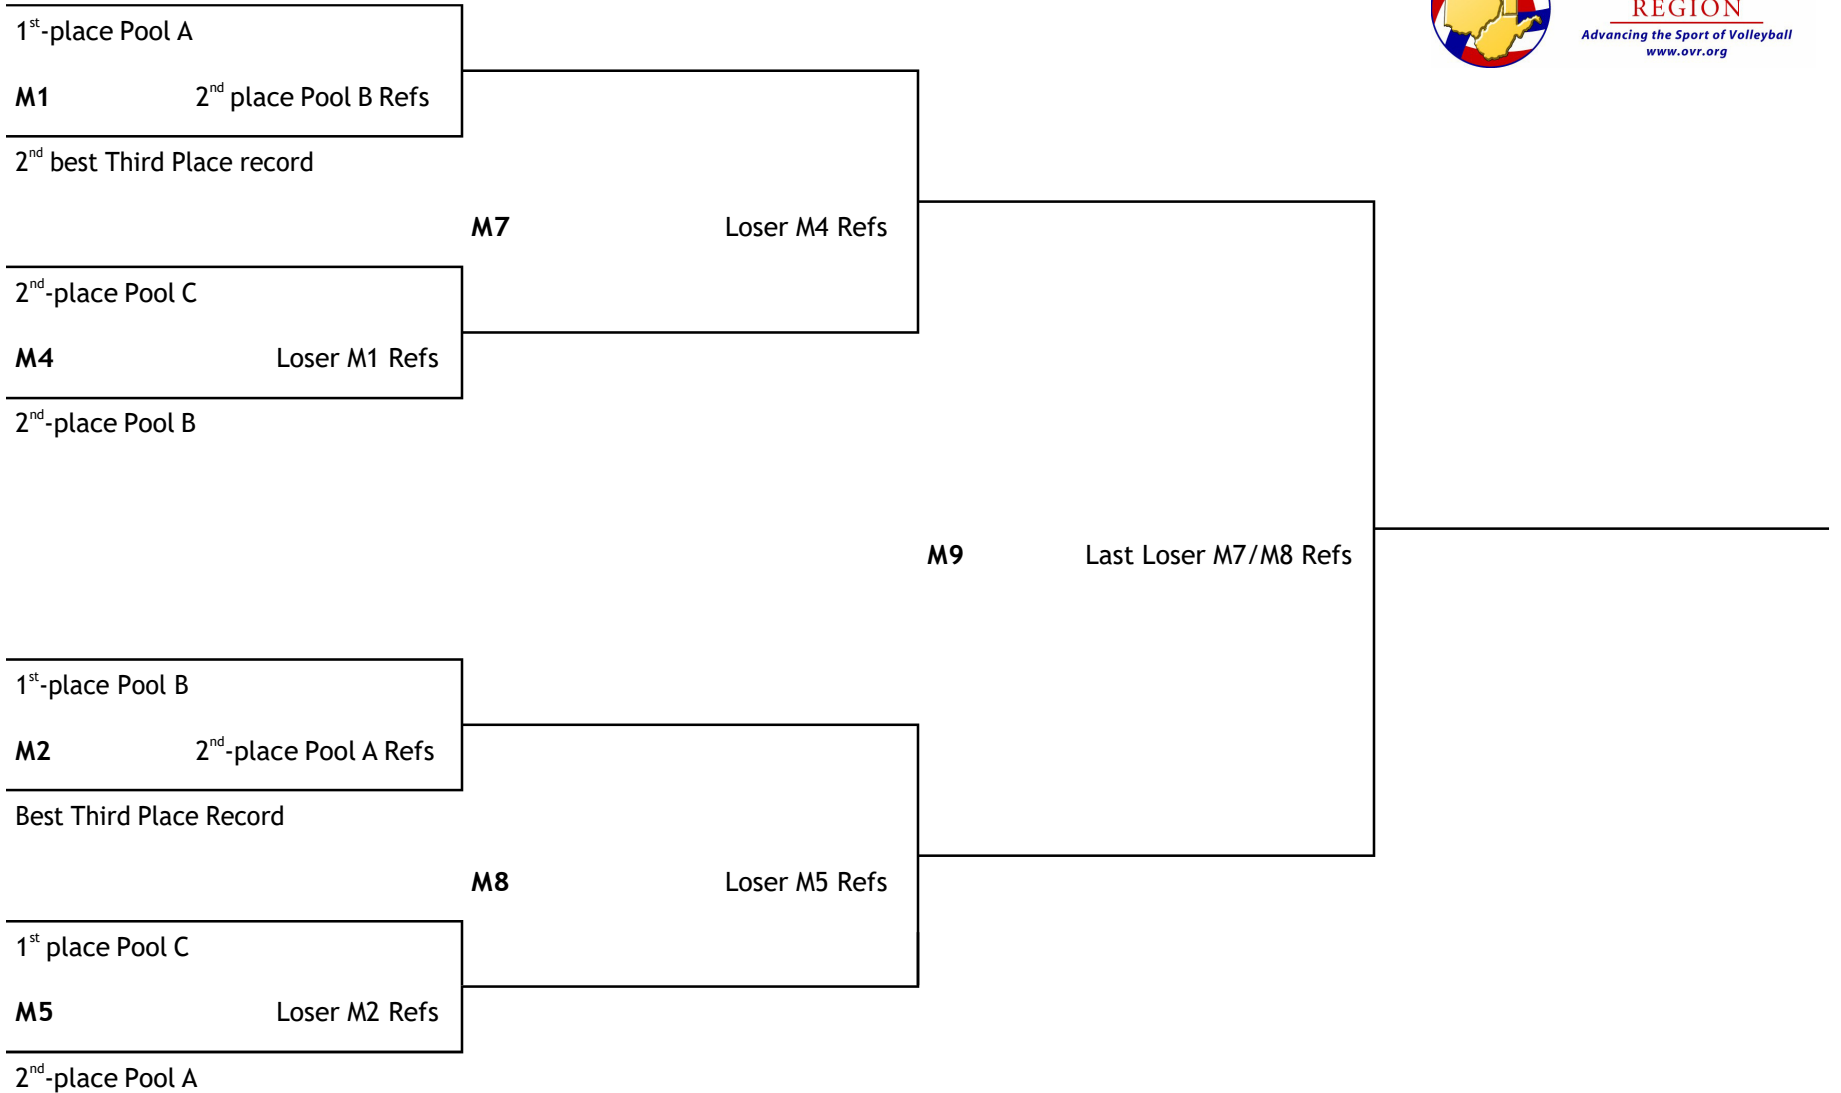

Date: _____

Division: _____

Pool: **C**

Court: _____

Teams (including 11-digit team code)	Matches Won	Matches Lost	Sets Won	Sets Lost	Set %	Points	Finish
1							
2							
3							

Pool C

	Match 1 1 vs. 3 (2 refs)		Match 2 2 vs. 3 (1 refs)		Match 3 1 vs. 2 (3 refs)	
Set 1						
Set 2						
Set 3						
Set 4						
Set 5						

Tournament: _____ Date: _____ Division: _____ Bracket: **GOLD**