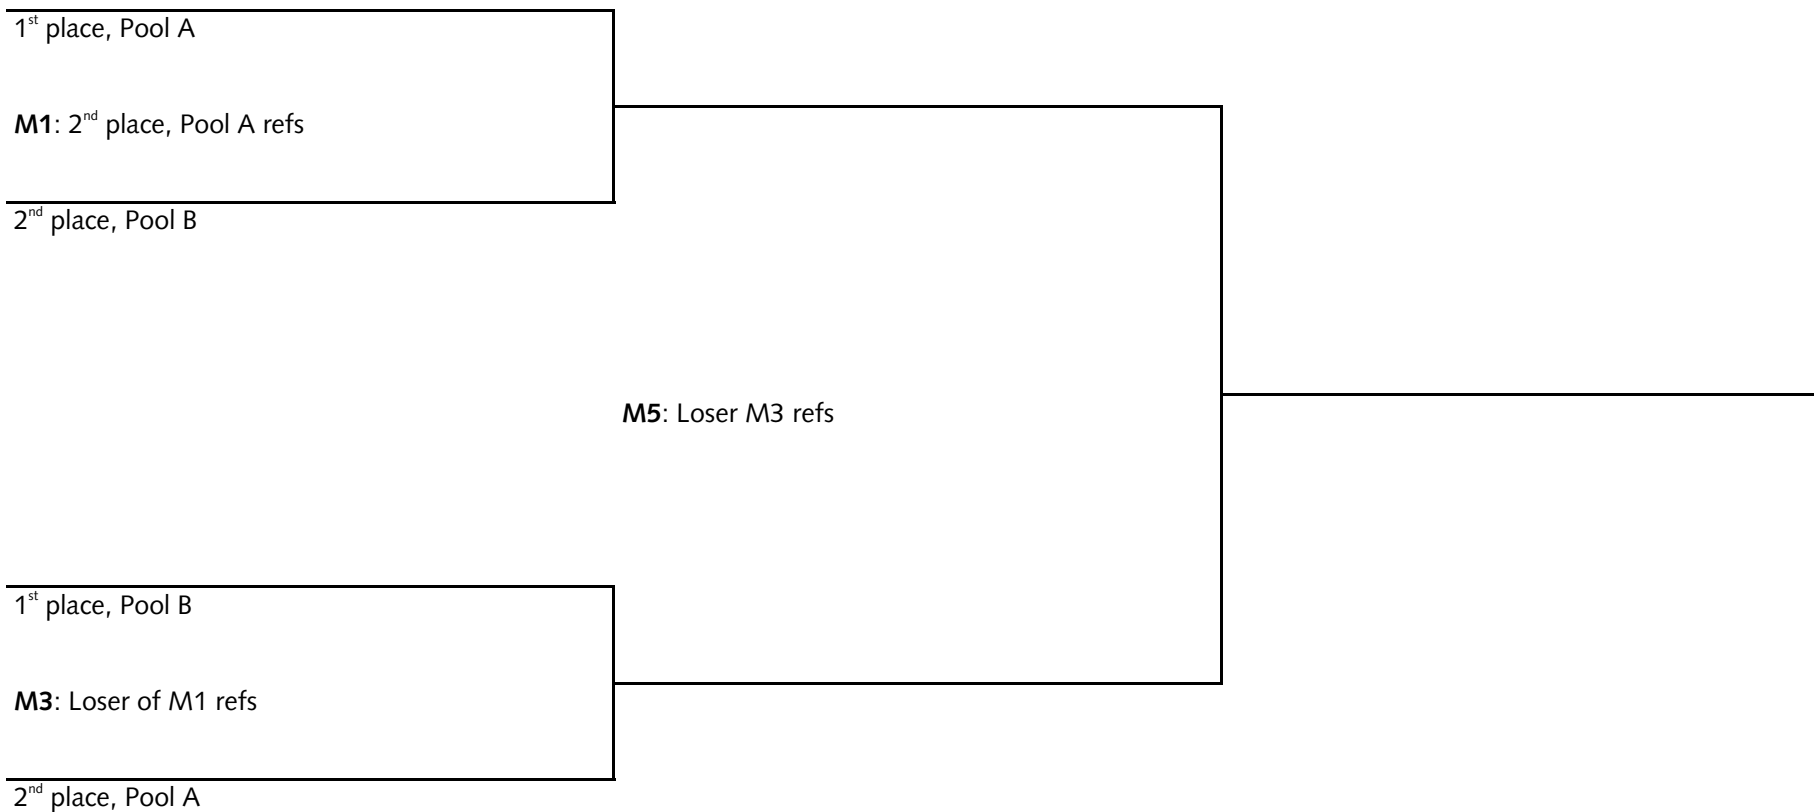

OHIO VALLEY
REGION
Advancing the Sport of Volleyball
www.ovr.org

Date: _____

Division: _____

Pool: **B**

Court: _____

Teams (including 11-digit team code)	Matches Won	Matches Lost	Sets Won	Sets Lost	Points	Set %	Finish
1							
2							
3							

Pool B

	Match 1 1 vs. 3 (2 refs)		Match 2 2 vs. 3 (1 refs)		Match 3 1 vs. 2 (3 refs)	
Set 1						
Set 2						
Set 3						
Set 4						
Set 5						

Tournament: _____ Date: _____ Division: _____ Bracket: Gold