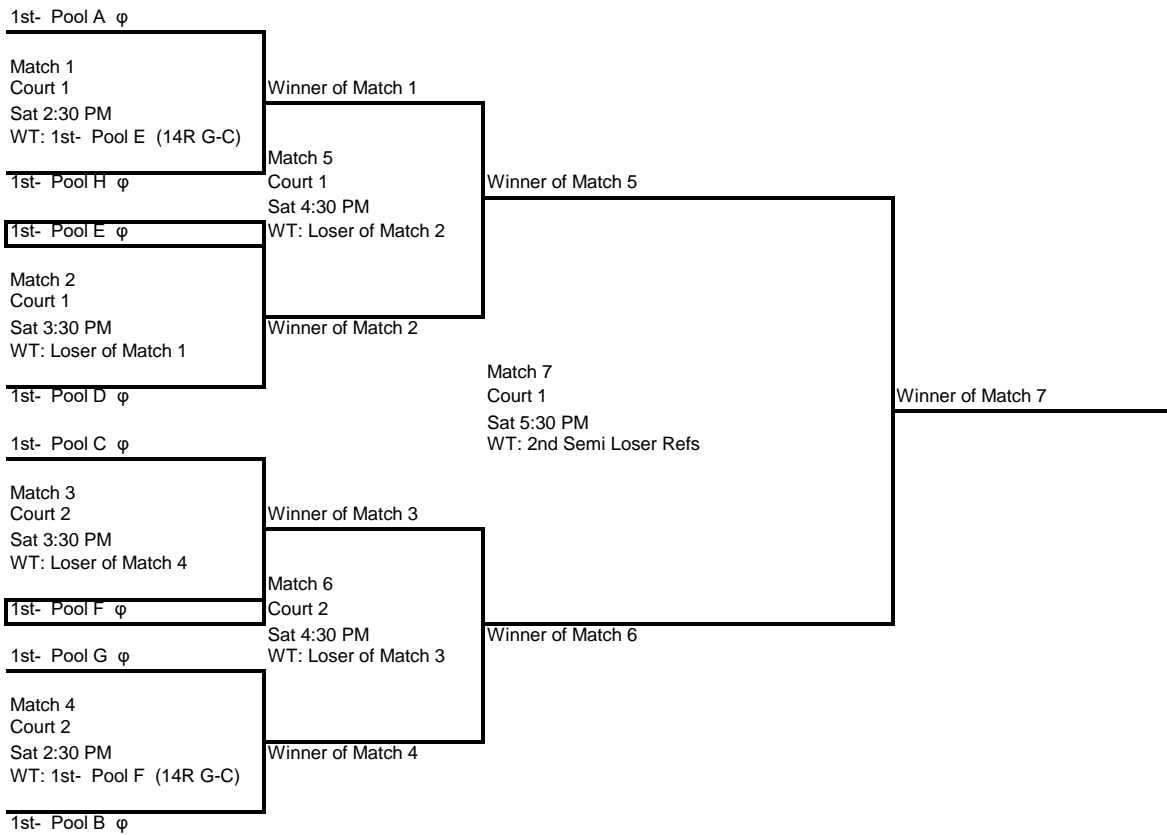

**OVR Mizuno Girls Jr Champ April 27 GCCC
14R Gold/Silver/Bronze/Copper**

Pools

Court Start Time Pool	Court 1 Sat 8:00 AM Pool A	Court 2 Sat 8:00 AM Pool B	Court 3 Sat 8:00 AM Pool C	Court 4 Sat 8:00 AM Pool D
Team 1 Team 2 Team 3 Team 4	GALAXY 14U Cincy East 14.4 Silver Elite Juniors 14-1 SOVC 14R - Caudill	14 Grey Kokoro14-Teal 14 Orange 14-Whisner	Putnam VBC Blaze CGSV 14 Jarrett Borderline 14 Attack IGNITE 14 White	14 Lightning 14xWhite 14-Warniment Woodland
Court Start Time Pool	Court 5 Sat 8:00 AM Pool E	Court 6 Sat 8:00 AM Pool F	Court 7 Sat 8:00 AM Pool G	Court 8 Sat 8:00 AM Pool H
Team 1 Team 2 Team 3 Team 4	Finfer Mojo 14R Elite Juniors 14-3 HOLLYWOOD 14-KATY	14 Black London Elite 14 Black CEV Diamond 14R 14 White	14 SELECT NC Select - 14/Christy Adrenaline - Blue 14R - Jacobs OVVC 14 Green	HOVA 14R Blue CAVB/Spire Quirk OEPVC - 14 Teal 14 Ungruhe

Gold Bracket

Silver Bracket

2nd- Pool H φ

Match 1
Court 3
Sat 2:30 PM
WT: 2nd- Pool D (14R G-C)

Winner of Match 1

2nd- Pool A φ

Match 2
Court 3
Sat 3:30 PM
WT: Loser of Match 1

Match 5
Court 3
Sat 4:30 PM