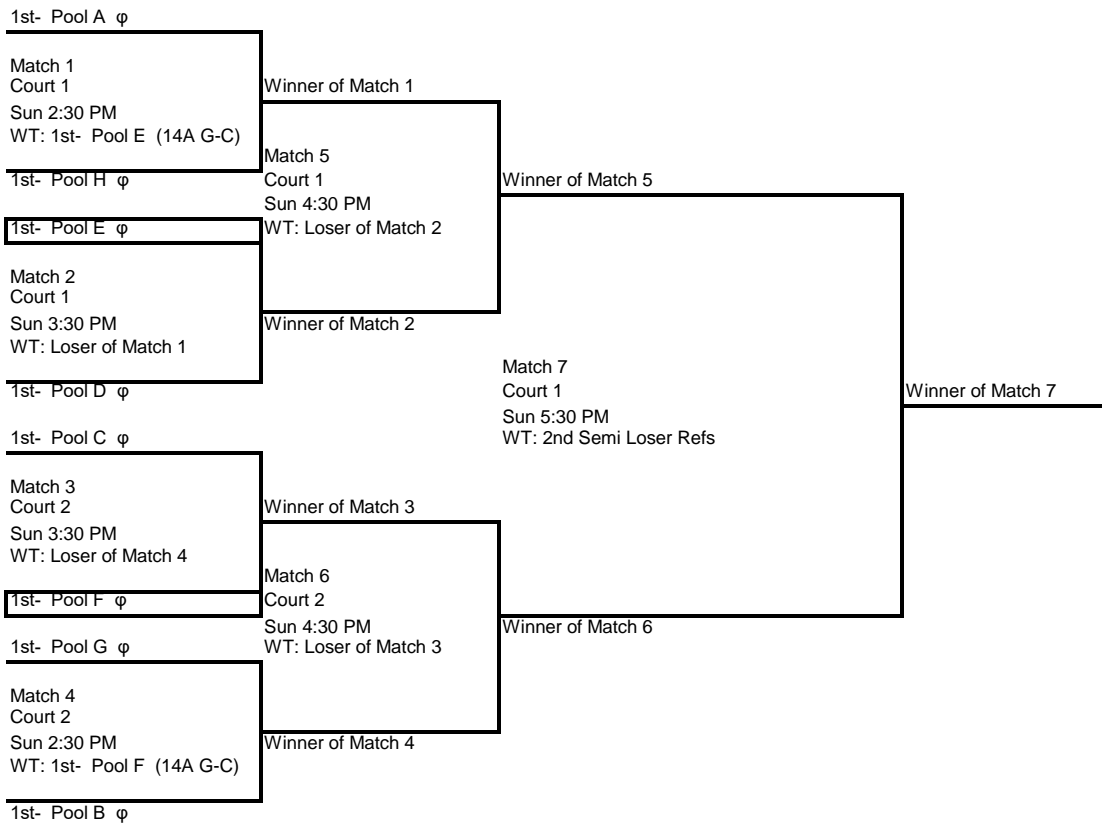

**OVR Mizuno Girls Jr Champ April 28 GCCC  
14A Gold/Silver/Bronze/Copper**

**Pools**

| <b>Court Start Time Pool</b>         | <b>Court 1 Sun 8:00 AM Pool A</b>  | <b>Court 2 Sun 8:00 AM Pool B</b>  | <b>Court 3 Sun 8:00 AM Pool C</b>   | <b>Court 4 Sun 8:00 AM Pool D</b>  |
|--------------------------------------|--|--|---|--|
| Team 1<br>Team 2<br>Team 3<br>Team 4 | 14 Red Elite<br>DVC 14 Elite<br>Spiketown - 14A Patterson<br>ForceVBC 14-3 Elite | London Elite 14 American Elite<br>14A - Harmon<br>14A McGowan<br>CAVB/Spire DeGeorge | HOVA 14A Red<br>EliteVBTC 14 Pink<br>14E - Gold - Aiken<br>Lineshot 14 Purple | Spirit 14-3 South Black<br>14E Yellow<br>Spiffire - C. Perney<br>DG SERVE SILVER 14A |

| <b>Court Start Time Pool</b>         | <b>Court 5 Sun 8:00 AM Pool E</b>   | <b>Court 6 Sun 8:00 AM Pool F</b>                           | <b>Court 7 Sun 8:00 AM Pool G</b>                              | <b>Court 8 Sun 8:00 AM Pool H</b>                           |
|--------------------------------------|---|---|--|---|
| Team 1<br>Team 2<br>Team 3<br>Team 4 | LBK-Elite-Dav/Wright<br>Spirit 14-4 Grey<br>Grandlake 14A Triplett<br>Cincy East 14.3 White | IGNITE 14 Black<br>14 Blue<br>14 Blue<br>SOVC - 14A - Davis | CEV Sapphire 14A<br>14 Black<br>Colvin<br>Grandlake 14A Kramer | RockCity 14-3<br>Hensley 14E<br>14A Camo<br>Vantage 14-Blue |

**Gold Bracket**

**Silver Bracket**

**Bronze Bracket**

---

3rd- Pool B φ

Copper Bracket

4th- Pool H φ

Match 1  
Court 7  
Sun 2:30 PM  
WT: 4th- Pool D (14A G-C)