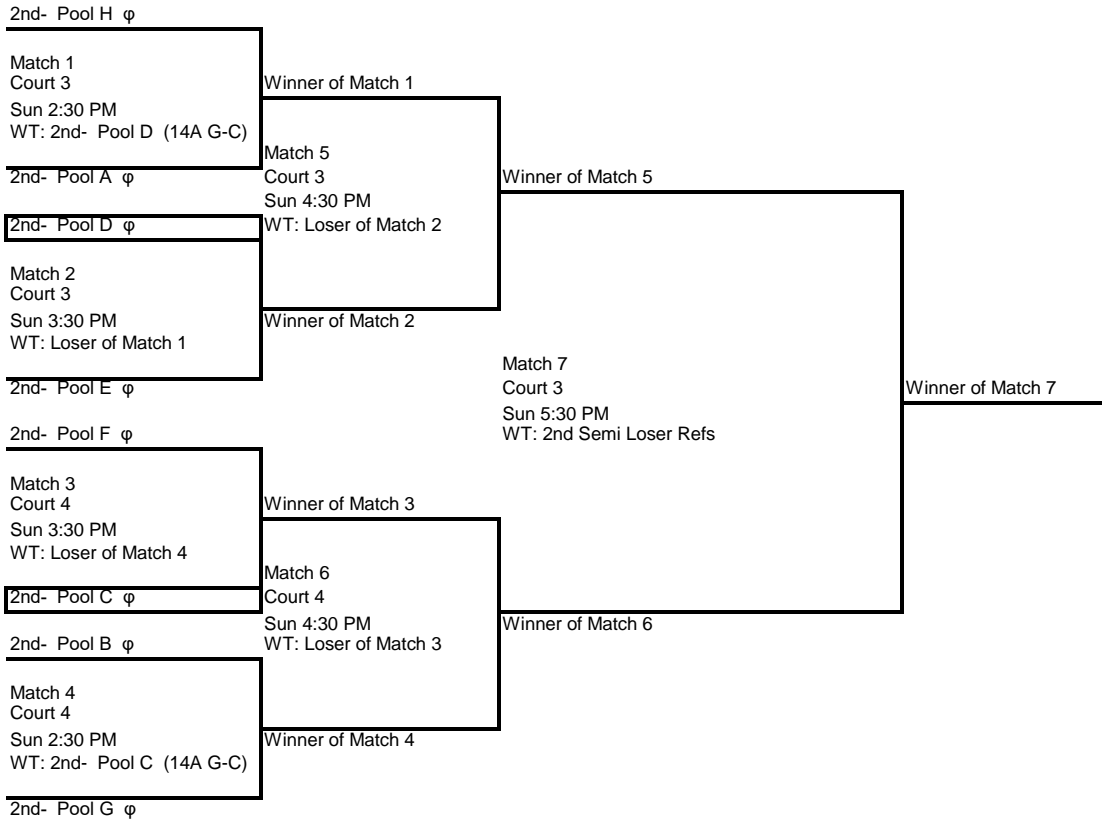

**OVR Mizuno Girls Jr Champ April 28 GCCC  
14A Gold/Silver/Bronze/Copper**

**Pools**

| <b>Court Start Time Pool</b>         | <b>Court 1 Sun 8:00 AM Pool A</b>  | <b>Court 2 Sun 8:00 AM Pool B</b>  | <b>Court 3 Sun 8:00 AM Pool C</b>   | <b>Court 4 Sun 8:00 AM Pool D</b>  |
|--------------------------------------|--|--|---|--|
| Team 1<br>Team 2<br>Team 3<br>Team 4 | 14 Red Elite<br>DVC 14 Elite<br>Spiketown - 14A Patterson<br>ForceVBC 14-3 Elite | London Elite 14 American Elite<br>14A - Harmon<br>14A McGowan<br>CAVB/Spire DeGeorge | HOVA 14A Red<br>EliteVBTC 14 Pink<br>14E - Gold - Aiken<br>Lineshot 14 Purple | Spirit 14-3 South Black<br>14E Yellow<br>Spiffire - C. Perney<br>DG SERVE SILVER 14A |

| <b>Court Start Time Pool</b>         | <b>Court 5 Sun 8:00 AM Pool E</b>   | <b>Court 6 Sun 8:00 AM Pool F</b>                           | <b>Court 7 Sun 8:00 AM Pool G</b>                              | <b>Court 8 Sun 8:00 AM Pool H</b>                           |
|--------------------------------------|---|---|--|---|
| Team 1<br>Team 2<br>Team 3<br>Team 4 | LBK-Elite-Dav/Wright<br>Spirit 14-4 Grey<br>Grandlake 14A Triplett<br>Cincy East 14.3 White | IGNITE 14 Black<br>14 Blue<br>14 Blue<br>SOVC - 14A - Davis | CEV Sapphire 14A<br>14 Black<br>Colvin<br>Grandlake 14A Kramer | RockCity 14-3<br>Hensley 14E<br>14A Camo<br>Vantage 14-Blue |

**Gold Bracket**

**Silver Bracket**

**Bronze Bracket**

---

3rd- Pool B φ

Copper Bracket

4th- Pool H φ

Match 1  
Court 7  
Sun 2:30 PM  
WT: 4th- Pool D (14A G-C)

Winner of Match 1

4th- Pool A φ

Match 2  
Court 7  
Sun 3:30 PM  
WT: Loser of Match 1

Winner of Match 2

4th- Pool E φ

4th- Pool F φ

Match 3  
Court 8  
Sun 3:30 PM  
WT: Loser of Match 4

Winner of Match 3