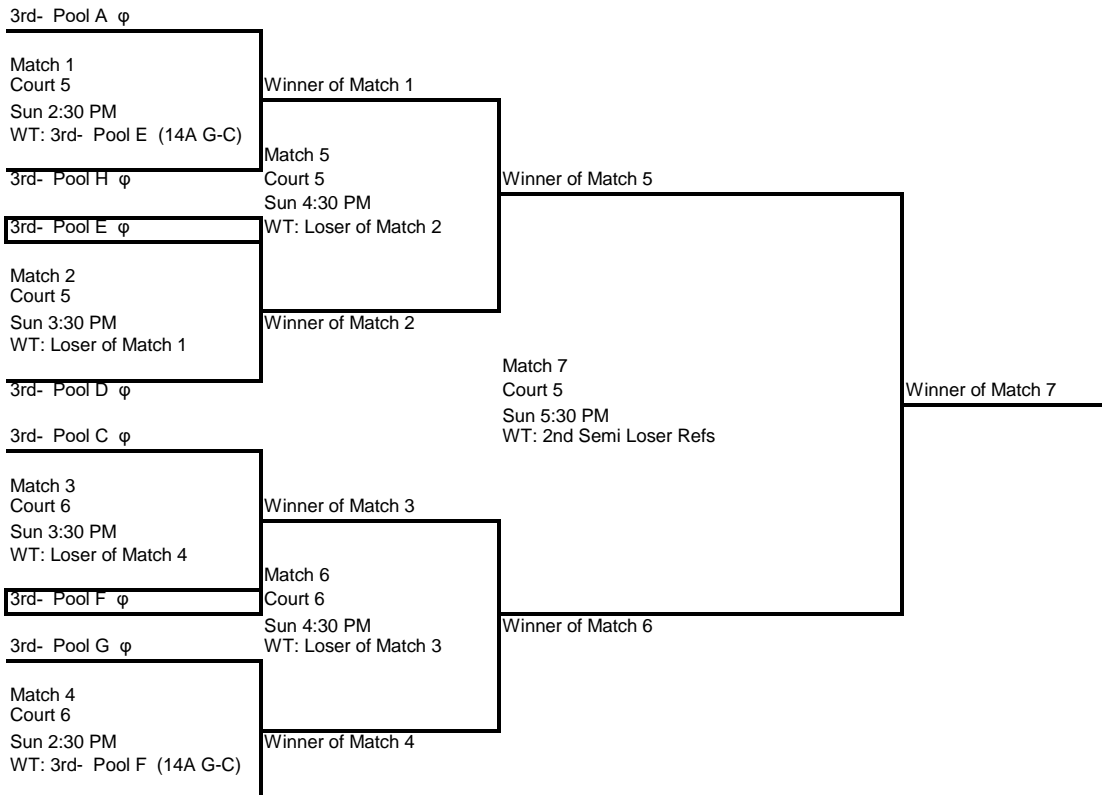

**OVR Mizuno Girls Jr Champ April 28 GCCC  
14A Gold/Silver/Bronze/Copper**

**Pools**

| <b>Court Start Time Pool</b>         | <b>Court 1 Sun 8:00 AM Pool A</b>  | <b>Court 2 Sun 8:00 AM Pool B</b>  | <b>Court 3 Sun 8:00 AM Pool C</b>   | <b>Court 4 Sun 8:00 AM Pool D</b>  |
|--------------------------------------|--|--|---|--|
| Team 1<br>Team 2<br>Team 3<br>Team 4 | 14 Red Elite<br>DVC 14 Elite<br>Spiketown - 14A Patterson<br>ForceVBC 14-3 Elite | London Elite 14 American Elite<br>14A - Harmon<br>14A McGowan<br>CAVB/Spire DeGeorge | HOVA 14A Red<br>EliteVBTC 14 Pink<br>14E - Gold - Aiken<br>Lineshot 14 Purple | Spirit 14-3 South Black<br>14E Yellow<br>Spiffire - C. Perney<br>DG SERVE SILVER 14A |

| <b>Court Start Time Pool</b>         | <b>Court 5 Sun 8:00 AM Pool E</b>   | <b>Court 6 Sun 8:00 AM Pool F</b>                           | <b>Court 7 Sun 8:00 AM Pool G</b>                              | <b>Court 8 Sun 8:00 AM Pool H</b>                           |
|--------------------------------------|---|---|--|---|
| Team 1<br>Team 2<br>Team 3<br>Team 4 | LBK-Elite-Dav/Wright<br>Spirit 14-4 Grey<br>Grandlake 14A Triplett<br>Cincy East 14.3 White | IGNITE 14 Black<br>14 Blue<br>14 Blue<br>SOVC - 14A - Davis | CEV Sapphire 14A<br>14 Black<br>Colvin<br>Grandlake 14A Kramer | RockCity 14-3<br>Hensley 14E<br>14A Camo<br>Vantage 14-Blue |

**Gold Bracket**

**Silver Bracket**

**Bronze Bracket**

---

3rd- Pool B φ

Copper Bracket

4th- Pool H φ

Match 1  
Court 7  
Sun 2:30 PM  
WT: 4th- Pool D (14A G-C)

Winner of Match 1

4th- Pool A φ

Match 2  
Court 7  
Sun 3:30 PM  
WT: Loser of Match 1

Winner of Match 2

4th- Pool E φ

4th- Pool F φ

Match 3  
Court 8  
Sun 3:30 PM  
WT: Loser of Match 4

Winner of Match 3