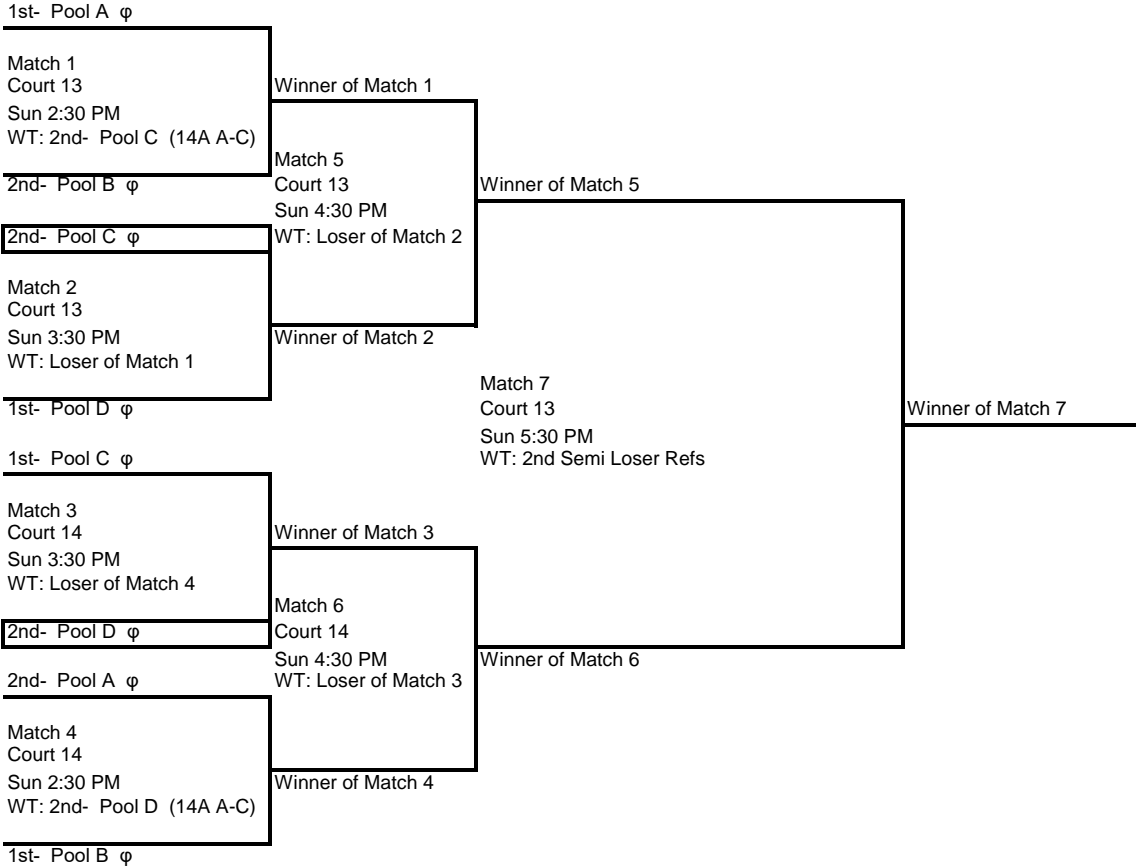

**OVR Mizuno Girls Jr Champ April 28 GCCC
14A Aluminum/Chromium**

Pools				
Court Start Time Pool	Court 13 Sun 8:00 AM Pool A	Court 14 Sun 8:00 AM Pool B	Court 15 Sun 8:00 AM Pool C	Court 16 Sun 8:00 AM Pool D
Team 1	14 White	Focus- Tua	14 Gray	14 Silver American
Team 2	Spirit 14-7 Red	14A - CK	ForceVBC 14-4 American	RockCity 14-4
Team 3	14 Gray	HOLLYWOOD 14-INSPIRE-AMERICAN	CVC 14 Royal	14 PREMIER
Team 4	14E White - Klepper	14 Silver	Elite East 14-1	Phoenix G14A-Kiehl

Aluminum Bracket

Chromium Bracket

3rd- Pool A φ

Match 1
Court 15
Sun 2:30 PM
WT: 4th- Pool C (14A A-C)

Winner of Match 1

4th- Pool B φ

4th- Pool C φ

Match 2
Court 15
Sun 3:30 PM
WT: Loser of Match 1

Match 5
Court 15
Sun 4:30 PM
WT: Loser of Match 2

Winner of Match 2

3rd- Pool D φ

3rd- Pool C φ

Match 3
Court 16
Sun 3:30 PM
WT: Loser of Match 4

Winner of Match 3

4th- Pool D φ

4th- Pool A φ

Match 4
Court 16
Sun 2:30 PM
WT: 4th- Pool D (14A A-C)

Match 6
Court 16
Sun 4:30 PM
WT: Loser of Match 3

Winner of Match 4

3rd- Pool B φ

Winner of Match 5

Match 7
Court 15
Sun 5:30 PM
WT: 2nd Semi Loser Refs