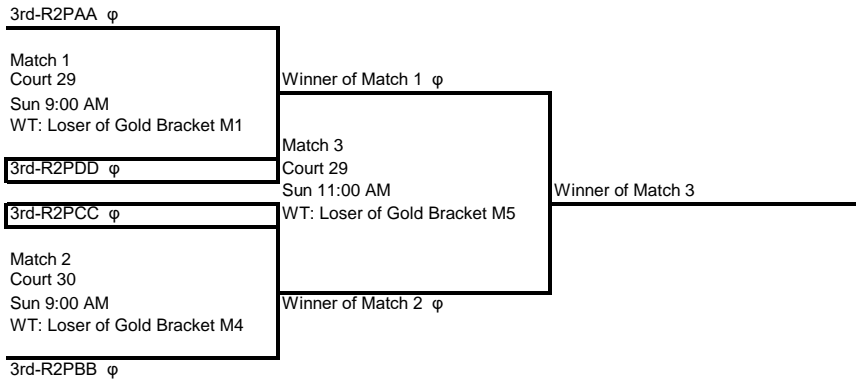

<b>Court Start Time Pool</b>	<b>Court 34 Fri 2:30 PM R1PE</b>	<b>Court 35 Fri 2:30 PM R1PF</b>	<b>Court 36 Fri 2:30 PM R1PG</b>	<b>Court 13 Fri 2:30 PM R1PH</b>
Team 1 Team 2 Team 3 Team 4	CVC 15 SILVER (OV) Rise 15-1 (OV) EliteVBTC 15 Pink (OV) Rogue 15 National (OV)	CVC 15 BLUE (OV) AVC CLE 15 Gold (OV) ForceVC 15-1 (OV) Rogue 15 GO (OV)	Southwest 15N2 Courtney (OV) OVVC 15 GREEN (OV) teamECV 15.2 N (OV) Buckeye 15A Silver (OV)	Eastside 15N Herron (OV) AVC CLE 15 Blue (OV) GCVC 15 Blue (OV) Elite East 15-1A (OV)

**Pool Play 2**

<b>Court Start Time Pool</b>	<b>Court 30 Sat 2:30 PM R2PAA</b>	<b>Court 31 Sat 2:30 PM R2PBB</b>	<b>Court 32 Sat 2:30 PM R2PCC</b>	<b>Court 33 Sat 2:30 PM R2PDD</b>
Team 1 Team 2 Team 3 Team 4	1st-R1PA 1st-R1PH 2nd-R1PG 2nd-R1PB	1st-R1PB 1st-R1PG 2nd-R1PH 2nd-R1PA	1st-R1PC 1st-R1PF 2nd-R1PE 2nd-R1PD	1st-R1PD 1st-R1PE 2nd-R1PF 2nd-R1PC

<b>Court Start Time Pool</b>	<b>Court 34 Sat 2:30 PM R2PEE</b>	<b>Court 35 Sat 2:30 PM R2PFF</b>	<b>Court 36 Sat 2:30 PM R2PGG</b>	<b>Court 13 Sat 2:30 PM R2PHH</b>
Team 1 Team 2 Team 3 Team 4	3rd-R1PA 3rd-R1PH 4th-R1PG 4th-R1PB	3rd-R1PB 3rd-R1PG 4th-R1PH 4th-R1PA	3rd-R1PC 3rd-R1PF 4th-R1PE 4th-R1PD	3rd-R1PD 3rd-R1PE 4th-R1PF 4th-R1PC

**Gold Bracket**

**Silver Bracket**

**Bronze Bracket**

**Copper Bracket**

**Nickel Bracket**

**Platinum Bracket**

3rd-R2PFF φ

Match 1  
Court 29  
Sun 1:00 PM  
WT: Next Higher