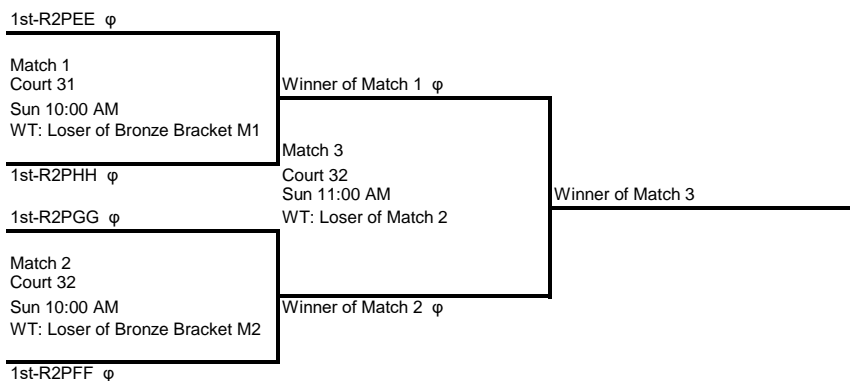

<b>Court Start Time Pool</b>	<b>Court 34 Sat 2:30 PM R2PEE</b>	<b>Court 35 Sat 2:30 PM R2PFF</b>	<b>Court 36 Sat 2:30 PM R2PGG</b>	<b>Court 13 Sat 2:30 PM R2PHH</b>
Team 1 Team 2 Team 3 Team 4	3rd-R1PA 3rd-R1PH 4th-R1PG 4th-R1PB	3rd-R1PB 3rd-R1PG 4th-R1PH 4th-R1PA	3rd-R1PC 3rd-R1PF 4th-R1PE 4th-R1PD	3rd-R1PD 3rd-R1PE 4th-R1PF 4th-R1PC

**Gold Bracket**

**Silver Bracket**

**Bronze Bracket**

**Copper Bracket**

**Nickel Bracket**

**Platinum Bracket**

3rd-R2PFF φ

Match 1  
Court 29  
Sun 1:00 PM  
WT: Next Higher

3rd-R2PHH φ

3rd-R2PGG

Match 2  
Court 31  
Sun 1:00 PM  
WT: Loser of Nickel Bracket M2

3rd-R2PEE

Winner of Match 1

Match 3  
Court 29  
Sun 2:00 PM  
WT: Loser of Match 1

Winner of Match 2

Winner of Match 3

**Aluminum Bracket**

4th-R2PHH φ

Match 1  
Court 30  
Sun 11:00 AM  
WT: Loser of Gold Bracket M6

4th-R2PEE φ

4th-R2PFF φ

Match 2  
Court 30  
Sun 12:00 PM  
WT: Loser of Match 1

4th-R2PGG φ

Winner of Match 1