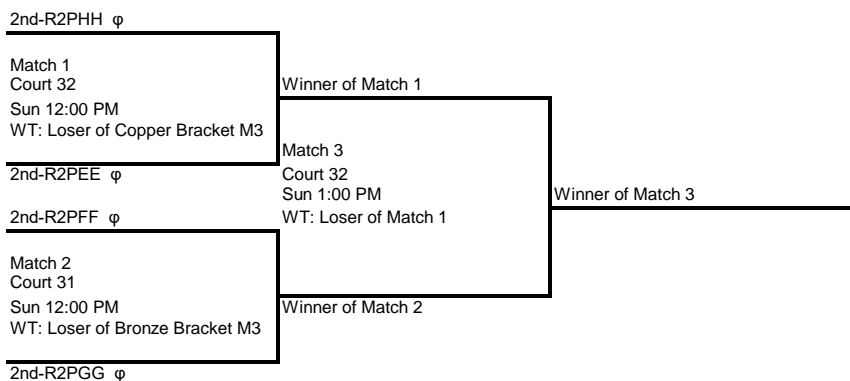

<b>Court Start Time Pool</b>	<b>Court 34 Sat 2:30 PM R2PEE</b>	<b>Court 35 Sat 2:30 PM R2PFF</b>	<b>Court 36 Sat 2:30 PM R2PGG</b>	<b>Court 13 Sat 2:30 PM R2PHH</b>
Team 1 Team 2 Team 3 Team 4	3rd-R1PA 3rd-R1PH 4th-R1PG 4th-R1PB	3rd-R1PB 3rd-R1PG 4th-R1PH 4th-R1PA	3rd-R1PC 3rd-R1PF 4th-R1PE 4th-R1PD	3rd-R1PD 3rd-R1PE 4th-R1PF 4th-R1PC

**Gold Bracket**

**Silver Bracket**

**Bronze Bracket**

**Copper Bracket**

**Nickel Bracket**

**Platinum Bracket**

3rd-R2PFF φ

Match 1  
Court 29  
Sun 1:00 PM  
WT: Next Higher

3rd-R2PHH φ

3rd-R2PGG

Match 2  
Court 31  
Sun 1:00 PM  
WT: Loser of Nickel Bracket M2

3rd-R2PEE

Winner of Match 1

Match 3  
Court 29  
Sun 2:00 PM  
WT: Loser of Match 1

Winner of Match 2

Winner of Match 3

**Aluminum Bracket**

4th-R2PHH φ

Match 1  
Court 30  
Sun 11:00 AM  
WT: Loser of Gold Bracket M6

4th-R2PEE φ

4th-R2PFF φ

Match 2  
Court 30  
Sun 12:00 PM  
WT: Loser of Match 1

4th-R2PGG φ

Winner of Match 1