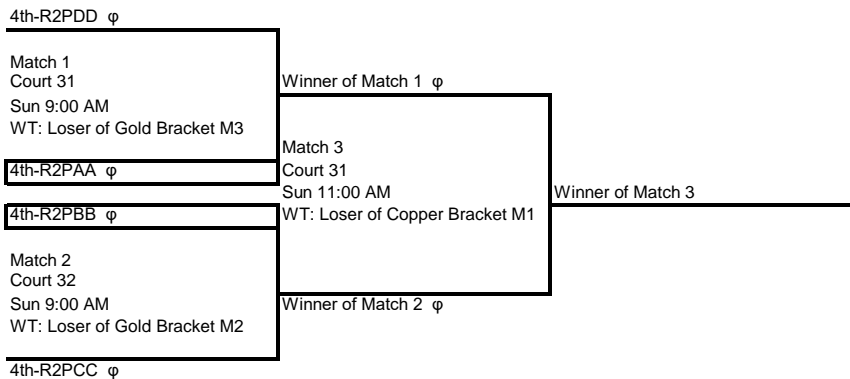

**Pool Play 2**

<b>Court Start Time Pool</b>	<b>Court 30 Sat 2:30 PM R2PAA</b>	<b>Court 31 Sat 2:30 PM R2PBB</b>	<b>Court 32 Sat 2:30 PM R2PCC</b>	<b>Court 33 Sat 2:30 PM R2PDD</b>
Team 1 Team 2 Team 3 Team 4	1st-R1PA 1st-R1PH 2nd-R1PG 2nd-R1PB	1st-R1PB 1st-R1PG 2nd-R1PH 2nd-R1PA	1st-R1PC 1st-R1PF 2nd-R1PE 2nd-R1PD	1st-R1PD 1st-R1PE 2nd-R1PF 2nd-R1PC

<b>Court Start Time Pool</b>	<b>Court 34 Sat 2:30 PM R2PEE</b>	<b>Court 35 Sat 2:30 PM R2PFF</b>	<b>Court 36 Sat 2:30 PM R2PGG</b>	<b>Court 13 Sat 2:30 PM R2PHH</b>
Team 1 Team 2 Team 3 Team 4	3rd-R1PA 3rd-R1PH 4th-R1PG 4th-R1PB	3rd-R1PB 3rd-R1PG 4th-R1PH 4th-R1PA	3rd-R1PC 3rd-R1PF 4th-R1PE 4th-R1PD	3rd-R1PD 3rd-R1PE 4th-R1PF 4th-R1PC

**Gold Bracket**

**Silver Bracket**

**Bronze Bracket**

**Copper Bracket**

**Nickel Bracket**

**Platinum Bracket**

3rd-R2PFF φ

Match 1  
Court 29  
Sun 1:00 PM  
WT: Next Higher

3rd-R2PHH φ

3rd-R2PGG

Match 2  
Court 31  
Sun 1:00 PM  
WT: Loser of Nickel Bracket M2

3rd-R2PEE

Winner of Match 1

Match 3  
Court 29  
Sun 2:00 PM  
WT: Loser of Match 1

Winner of Match 2

Winner of Match 3