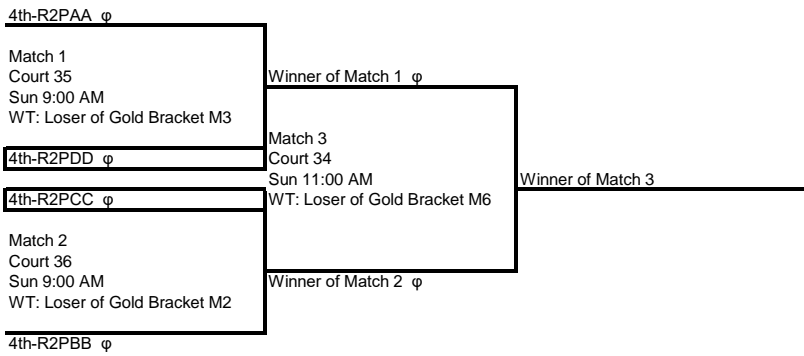

See CrossOvers

CrossOvers

XO #1

1st-R1PG

Match 1
Court 35
Fri 11:30 AM
WT: 3rd-R1PH (14F)

Winner of Match 1

1st-R1PH

XO #2

2nd-R1PH φ

Match 1
Court 36
Fri 11:30 AM
WT: 2nd-R1PG (14F)

Winner of Match 1

3rd-R1PG φ

XO #3

2nd-R1PG

Match 1
Court 36
Fri 12:30 PM
WT: Loser of CO G3 XO #2 M1

Winner of Match 1

3rd-R1PH

Pool Play 2

Court Start Time Pool	Court 29 Sat 8:00 AM R2PAA	Court 30 Sat 8:00 AM R2PBB	Court 31 Sat 8:00 AM R2PCC	Court 32 Sat 8:00 AM R2PDD
Team 1 Team 2 Team 3 Team 4	1st-R1PA Loser of CO G3 XO #1 M1 2nd-R1PF 2nd-R1PA	1st-R1PB Winner of CO G3 XO #1 M1 2nd-R1PE 2nd-R1PB	1st-R1PC 1st-R1PF Winner of CO G3 XO #2 M1 2nd-R1PD	1st-R1PD 1st-R1PE Winner of CO G3 XO #3 M1 2nd-R1PC
Court Start Time Pool	Court 33 Sat 8:00 AM R2PEE	Court 34 Sat 8:00 AM R2PFF	Court 35 Sat 8:00 AM R2PGG	Court 36 Sat 8:00 AM R2PHH
Team 1 Team 2 Team 3 Team 4	3rd-R1PA Loser of CO G3 XO #3 M1 4th-R1PF 4th-R1PB	3rd-R1PB Loser of CO G3 XO #2 M1 4th-R1PE 4th-R1PA	3rd-R1PC 3rd-R1PF 4th-R1PD	3rd-R1PD 3rd-R1PE 4th-R1PC

3 Sets to 25 Points

Gold Bracket

Silver Bracket

Bronze Bracket

Copper Bracket

Nickel Bracket

Platinum Bracket

Aluminum Bracket