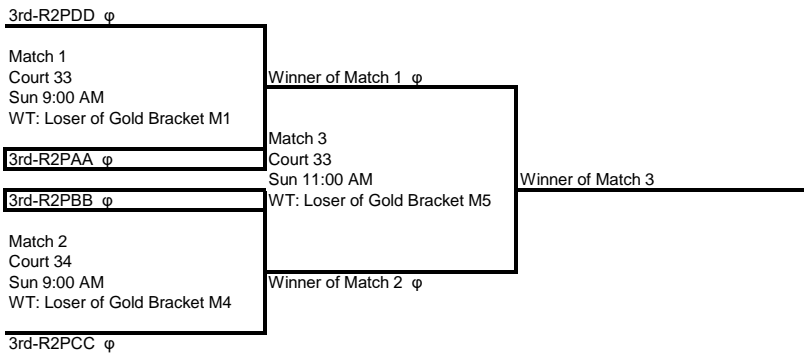

See CrossOvers

CrossOvers

XO #1

1st-R1PG

Match 1
Court 35
Fri 11:30 AM
WT: 3rd-R1PH (14F)

Winner of Match 1

1st-R1PH

XO #2

2nd-R1PH φ

Match 1
Court 36
Fri 11:30 AM
WT: 2nd-R1PG (14F)

Winner of Match 1

3rd-R1PG φ

XO #3

2nd-R1PG

Match 1
Court 36
Fri 12:30 PM
WT: Loser of CO G3 XO #2 M1

Winner of Match 1

3rd-R1PH

Pool Play 2

Court Start Time Pool	Court 29 Sat 8:00 AM R2PAA	Court 30 Sat 8:00 AM R2PBB	Court 31 Sat 8:00 AM R2PCC	Court 32 Sat 8:00 AM R2PDD
Team 1 Team 2 Team 3 Team 4	1st-R1PA Loser of CO G3 XO #1 M1 2nd-R1PF 2nd-R1PA	1st-R1PB Winner of CO G3 XO #1 M1 2nd-R1PE 2nd-R1PB	1st-R1PC 1st-R1PF Winner of CO G3 XO #2 M1 2nd-R1PD	1st-R1PD 1st-R1PE Winner of CO G3 XO #3 M1 2nd-R1PC
Court Start Time Pool	Court 33 Sat 8:00 AM R2PEE	Court 34 Sat 8:00 AM R2PFF	Court 35 Sat 8:00 AM R2PGG	Court 36 Sat 8:00 AM R2PHH
Team 1 Team 2 Team 3 Team 4	3rd-R1PA Loser of CO G3 XO #3 M1 4th-R1PF 4th-R1PB	3rd-R1PB Loser of CO G3 XO #2 M1 4th-R1PE 4th-R1PA	3rd-R1PC 3rd-R1PF 4th-R1PD	3rd-R1PD 3rd-R1PE 4th-R1PC

3 Sets to 25 Points

Gold Bracket

Silver Bracket

Bronze Bracket

Copper Bracket

Nickel Bracket

Platinum Bracket

Aluminum Bracket