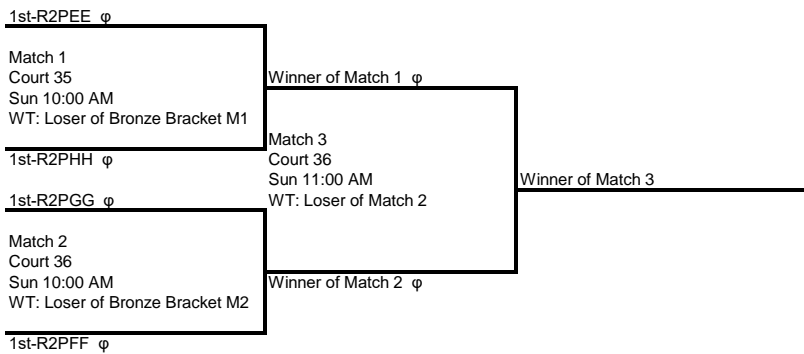

**2024 OVR-Mizuno Bid Tournament
14 Freedom**

Pool Play 1

Court Start Time Pool	Court 29 Fri 8:00 AM R1PA	Court 30 Fri 8:00 AM R1PB	Court 31 Fri 8:00 AM R1PC	Court 32 Fri 8:00 AM R1PD
Team 1 Team 2 Team 3 Team 4	Mintonette Sports - m.43 (OV) CVC 14 BLUE (OV) EliteVBTC 14 Pink (OV) New Wave 13-Smith (OV)	Elevation 14 OC (OV) MOVA 14-M (OV) Boss CLE 14-3 (OV) A2 14 Shamrock (OV)	SPIRIT VBC 14-2 (OV) ROCKC 14-2 (OV) ForceVC 14-2 (OV) Elite East 14-1A (OV)	Buckeye 14 Red Elite (OV) EliteVBTC 14 Blue (OV) CVC 14 SILVER (OV) 14 Elite (OV)
Court Start Time Pool	Court 33 Fri 8:00 AM R1PE	Court 34 Fri 8:00 AM R1PF	Court 35 Fri 8:00 AM R1PG	Court 36 Fri 8:00 AM R1PH
Team 1 Team 2 Team 3 Team 4	Southwest 14N2 Emily (OV) 14 American Elite (OV) The Root 13-1 (OV) GCVC 14 Blue (OV)	AVC CLE 14 Blue (OV) LBK 14-1 (OV) Next 14xBlue (OV) New Wave 14-Miller (OV)	IGNITE 14 BLACK (OV) SPIRIT VBC 14-3 (OV) teamECV 14.2 N (OV)	AVC CLE 14 Gold (OV) Eastside 14E Hensley (OV) Rogue 14 National (OV)

3rd-R1PH

Pool Play 2

Court Start Time Pool	Court 29 Sat 8:00 AM R2PAA	Court 30 Sat 8:00 AM R2PBB	Court 31 Sat 8:00 AM R2PCC	Court 32 Sat 8:00 AM R2PDD
Team 1 Team 2 Team 3 Team 4	1st-R1PA Loser of CO G3 XO #1 M1 2nd-R1PF 2nd-R1PA	1st-R1PB Winner of CO G3 XO #1 M1 2nd-R1PE 2nd-R1PB	1st-R1PC 1st-R1PF Winner of CO G3 XO #2 M1 2nd-R1PD	1st-R1PD 1st-R1PE Winner of CO G3 XO #3 M1 2nd-R1PC
Court Start Time Pool	Court 33 Sat 8:00 AM R2PEE	Court 34 Sat 8:00 AM R2PFF	Court 35 Sat 8:00 AM R2PGG	Court 36 Sat 8:00 AM R2PHH
Team 1 Team 2 Team 3 Team 4	3rd-R1PA Loser of CO G3 XO #3 M1 4th-R1PF 4th-R1PB	3rd-R1PB Loser of CO G3 XO #2 M1 4th-R1PE 4th-R1PA	3rd-R1PC 3rd-R1PF 4th-R1PD	3rd-R1PD 3rd-R1PE 4th-R1PC

3 Sets to 25 Points

Gold Bracket

Silver Bracket

Bronze Bracket

Copper Bracket

Nickel Bracket

Platinum Bracket

Aluminum Bracket