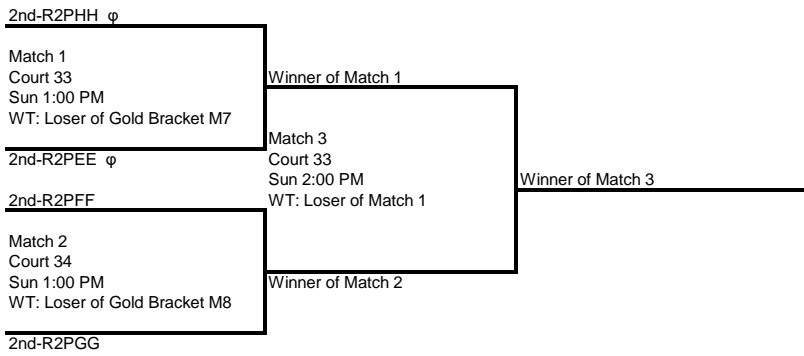

See CrossOvers

CrossOvers

XO #1

1st-R1PG

Match 1
Court 35
Fri 11:30 AM
WT: 3rd-R1PH (14F)

Winner of Match 1

1st-R1PH

XO #2

2nd-R1PH φ

Match 1
Court 36
Fri 11:30 AM
WT: 2nd-R1PG (14F)

Winner of Match 1

3rd-R1PG φ

XO #3

2nd-R1PG

Match 1
Court 36
Fri 12:30 PM
WT: Loser of CO G3 XO #2 M1

Winner of Match 1

3rd-R1PH

Pool Play 2

Court Start Time Pool	Court 29 Sat 8:00 AM R2PAA	Court 30 Sat 8:00 AM R2PBB	Court 31 Sat 8:00 AM R2PCC	Court 32 Sat 8:00 AM R2PDD
Team 1 Team 2 Team 3 Team 4	1st-R1PA Loser of CO G3 XO #1 M1 2nd-R1PF 2nd-R1PA	1st-R1PB Winner of CO G3 XO #1 M1 2nd-R1PE 2nd-R1PB	1st-R1PC 1st-R1PF Winner of CO G3 XO #2 M1 2nd-R1PD	1st-R1PD 1st-R1PE Winner of CO G3 XO #3 M1 2nd-R1PC
Court Start Time Pool	Court 33 Sat 8:00 AM R2PEE	Court 34 Sat 8:00 AM R2PFF	Court 35 Sat 8:00 AM R2PGG	Court 36 Sat 8:00 AM R2PHH
Team 1 Team 2 Team 3 Team 4	3rd-R1PA Loser of CO G3 XO #3 M1 4th-R1PF 4th-R1PB	3rd-R1PB Loser of CO G3 XO #2 M1 4th-R1PE 4th-R1PA	3rd-R1PC 3rd-R1PF 4th-R1PD	3rd-R1PD 3rd-R1PE 4th-R1PC

3 Sets to 25 Points

Gold Bracket

Silver Bracket

Bronze Bracket

Copper Bracket

Nickel Bracket

Platinum Bracket

Aluminum Bracket